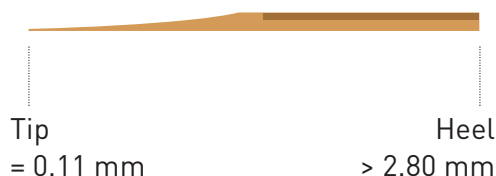

FACT SHEET

Line description

The new **STEUER TRADITIONAL** reed for Saxophone (purple box) offers astonishing playing possibilities. The tip of the reed, where the vibration is more intense, has been expertly designed to offer excellent projection in all registers and to enable more precise attacks. The reed is built around a thick blank of greater density for a warm sound, deep and rich in harmonics. STEUER reeds are crafted with the highest standards of quality, exclusively using premium cane grown 100% naturally at Steuer's fields in the Var in France.

Model description

- Suits all styles
- Filled reed
- Excellent projection in all registers
- Precise attacks, warm sound, deep and rich in harmonics
- Model designed by Marc Charpentier
- Ideal for students and professionals