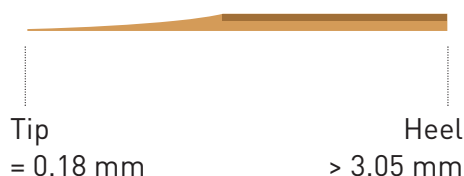

FACT SHEET

Line description

STEUER WHITE LINE is the Traditional series for German clarinet. They are made with a thick blank and a specific design to suit the characteristics of German mouthpieces. STEUER reeds are crafted with the highest standards of quality, exclusively using premium cane grown 100% naturally at Steuer's fields in the Var in France.

Model description

- For traditional German mouthpieces and old instruments
- Great attention paid to quality of production and finishes
- Made with premium Var cane grown 100% naturally from Steuer fields
- Ideal for students and professionals

ITEM #	STRENGTH	REEDS/BOX	BAR CODE
BASS0001	1.5	10	4030759003157
BASS0002	2	10	4030759003201
BASS0003	2.5	10	4030759003256
BASS0004	3	10	4030759003300
BASS0005	3.5	10	4030759003355
BASS0006	4	10	4030759003409